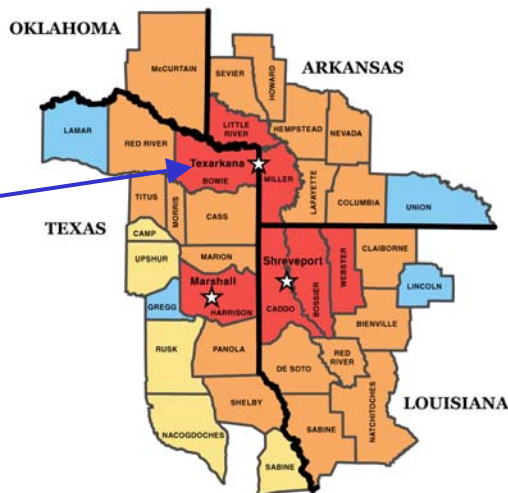

# TEXARKANA

## TEXAS/ARKANSAS

The Ark-La-Tex is a diverse market that covers 4 states!  
Texarkana is an important area that is geographically located north of the Shreveport metro and borders 2 states, Texas and Arkansas.  
Our commitment to the Texarkana community is what makes KTBS-3 a news leader in this important area. KTBS-3 provides Texarkana viewers with a one-of-a-kind news segment devoted specifically to the Texarkana area. Weeknights during KTBS-3 News at 6pm and 10pm the award-winning KTBS-3 Texarkana news staff broadcasts their local news and feature stories direct from our Texarkana studios to the Texarkana cable system, Cable One. These news segments are broadcast to more than 32,500 Cable One households.  
Unlike any other news broadcast in the Ark-La-Tex, the KTBS-3/Cable One partnership allows all Ark-La-Tex viewers to get the local news that matters to them.